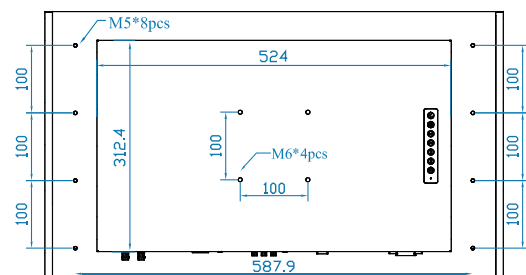

- 12V / 24V / 48V / 110V / 125V / 250VDC
- MIL-type or lockable connector

Mounting

- VESA mount kit
- Desktop stand
- Wall mount

Diagrams (mm)

Product Specifications

| LCD Panel | |
|---------------------------------|----------------------|
| Panel size (diagonal) | 28-inch |
| Native resolution | 3840 x 2160 @ 60Hz |
| Brightness (cd/m ²) | 300 |
| Contrast ratio (typ.) | 1000 : 1 |
| Colors | 1.07 Billion, 10-bit |
| Viewing angle (L/R/U/D) | 85/85/80/80 |
| Response time (ms) | 5 |
| Dot pitch (mm) | 0.181 |
| Display area (mm) | 620.93H x 341.28V |
| Surface treatment | Anti-glare |
| Surface hardness | 3H |
| Backlight type | LED |
| MTBF (hrs) | 30,000 |

| Physical | ID-K28Dw |
|-----------------------|--------------------|
| Product (W x D x H) : | |
| mm | 681.9 x 67 x 402.5 |
| inch | 26.8 x 2.6 x 15.8 |
| Net weight | 14.8 kg / 32.6 lb |

| Compliance | |
|-------------|-------------------------|
| EMC | FCC & CE certified |
| Safety | CE / LVD certified |
| Environment | RoHS2 & REACH compliant |