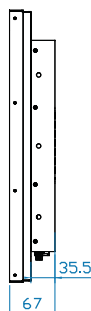

Bezel & Frame Customization

- Dimension
- Color & Treatment
- Screen Printing
- Stainless Steel Bezel

Touchscreen & Glass Protection

- IP65 front protection
- Anti-reflective Glass
- Vandal Proof Glass

DC Power & connector

- 12V / 24V / 48V / 110V / 125V / 250VDC
- MIL-type or lockable connector

Mounting

- VESA mount kit
- Desktop stand
- Wall mount

Diagrams (mm)

Product Specifications

| LCD Panel | |
|---------------------------------|----------------------|
| Panel size (diagonal) | 28-inch |
| Native resolution | 3840 x 2160 @ 60Hz |
| Brightness (cd/m ²) | 300 |
| Contrast ratio (typ.) | 1000 : 1 |
| Colors | 1.07 Billion, 10-bit |
| Viewing angle (L/R/U/D) | 85/85/80/80 |
| Response time (ms) | 5 |
| Dot pitch (mm) | 0.181 |
| Display area (mm) | 620.93H x 341.28V |
| Surface treatment | Anti-glare |
| Surface hardness | 3H |
| Backlight type | LED |
| MTBF (hrs) | 30,000 |

| Video | |
|--------------|--|
| Digital : | |
| Display port | DP 1.2 / HDCP 1.3 |
| HDMI | HDMI 2.0 / HDCP 2.2 HDMI 1.4 / HDCP 1.4 |

| Audio | |
|--------------------------|-------------------|
| Audio output : | |
| Connector | 3.5mm stereo jack |
| Resistance / Power level | 30kΩ / 2.8V |
| Speaker : | |
| Dual stereo speaker | 10W x 2 |

| Physical | ID-K28Dw |
|-----------------------|--------------------|
| Product (W x D x H) : | |
| mm | 681.9 x 67 x 402.5 |
| inch | 26.8 x 2.6 x 15.8 |
| Net weight | 14.8 kg / 32.6 lb |

| Compliance | |
|-------------|-------------------------|
| EMC | FCC & CE certified |
| Safety | CE / LVD certified |
| Environment | RoHS2 & REACH compliant |