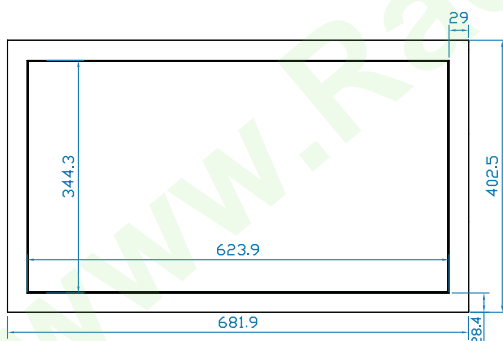

- 12V / 24V / 48V / 110V / 125V / 250VDC
- MIL-type or lockable connector

Mounting

- VESA mount kit
- Desktop stand
- Wall mount

Diagrams (mm)

Product Specifications

| LCD Panel | |
|---------------------------------|----------------------|
| Panel size (diagonal) | 28-inch |
| Native resolution | 3840 x 2160 @ 60Hz |
| Brightness (cd/m ²) | 300 |
| Contrast ratio (typ.) | 1000 : 1 |
| Colors | 1.07 Billion, 10-bit |
| Viewing angle (L/R/U/D) | 85/85/80/80 |
| Response time (ms) | 5 |
| Dot pitch (mm) | 0.181 |
| Display area (mm) | 620.93H x 341.28V |
| Surface treatment | Anti-glare |
| Surface hardness | 3H |
| Backlight type | LED |
| MTBF (hrs) | 30,000 |

| Physical | ID-K28Dw |
|-----------------------|--------------------|
| Product (W x D x H) : | |
| mm | 681.9 x 67 x 402.5 |
| inch | 26.8 x 2.6 x 15.8 |
| Net weight | 14.8 kg / 32.6 lb |

| Compliance | |
|-------------|-------------------------|
| EMC | FCC & CE certified |
| Safety | CE / LVD certified |
| Environment | RoHS2 & REACH compliant |